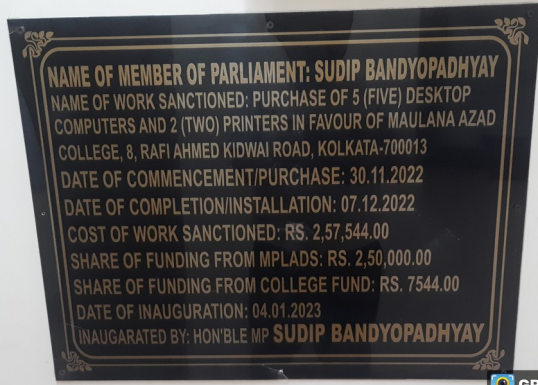

GOVERNMENT OF WEST BENGAL
OFFICE OF THE PRINCIPAL
Maulana Azad College

8, RAFI AHMED KIDWAI ROAD, KOLKATA 700013, INDIA

Phone: 033 2249-3737/2226-7814 e-mail: maulanaazadcollegekolkata@gmail.com

Website: <https://maulanaazadcollegekolkata.ac.in>

DESKTOP PC (5 Nos) AND PRINTERS (2 Nos)

GPS Map Camera

Kolkata, West Bengal, India
8 Rafi Ahmed Kidwai Road, Wellington, Taltala, Kolkata, West Bengal 700013, India
Lat 22.560974°
Long 88.357797°
18/12/24 02:04 PM GMT +05:30

Google